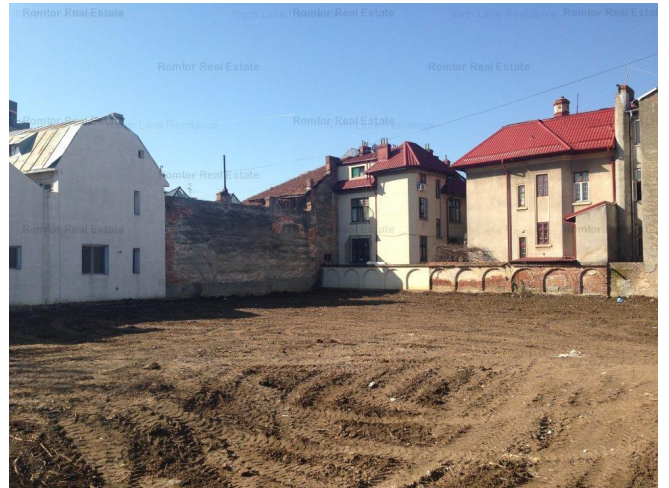

Ferdinand-Dimitrov

Construction land for sale

LAND TYPE: IN TOWN

Characteristics:

Land area: 4473m²   Emplacement: 1
Front street: 30m   Fronts: 1
Existing construction:
2   Main.zone_details: 1

Price:

7 500 000 €

Description:

Oportunitate   investitie   dezvoltatori
imobiliari Teren Ferdinand 4473 mp Front
stradal: 30 m Clasificare teren: intravilan Nr.
fronturi stradale: 1 Destinatie: rezidential,
comercial, birouri Utilitati: Apa, Canalizare,
Gaz, Curent, Curent trifazic Alte
caracteristici: Teren imprejmuit Alte detalii: